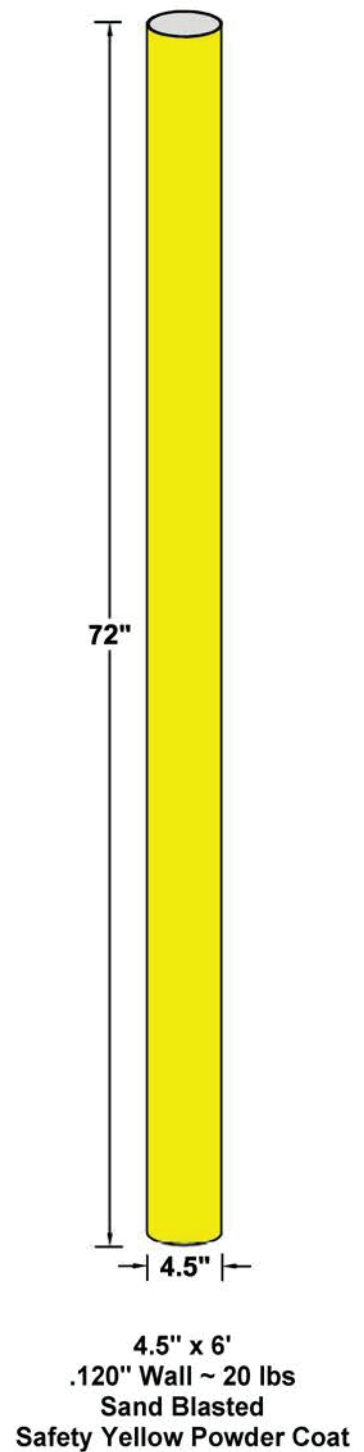

4.5" Steel Bollards (5-ft, 6-ft, 7-ft Lengths)

ECT Manufacturing, Inc.
11 Black Forest Rd | Hamilton, NJ | 08691
t. 609.631.8939 | 888.240.4328 | f. 609.631.0993
www.ectmfg.com