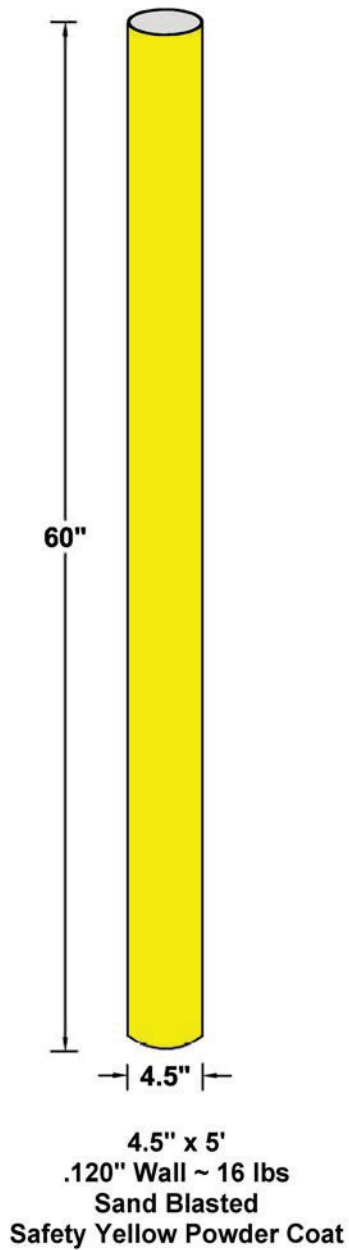

4.5" Steel Bollards (5-ft, 6-ft, 7-ft Lengths)

ECT Manufacturing, Inc.
11 Black Forest Rd | Hamilton, NJ | 08691
t. 609.631.8939 | 888.240.4328 | f. 609.631.0993
www.ectmfg.com