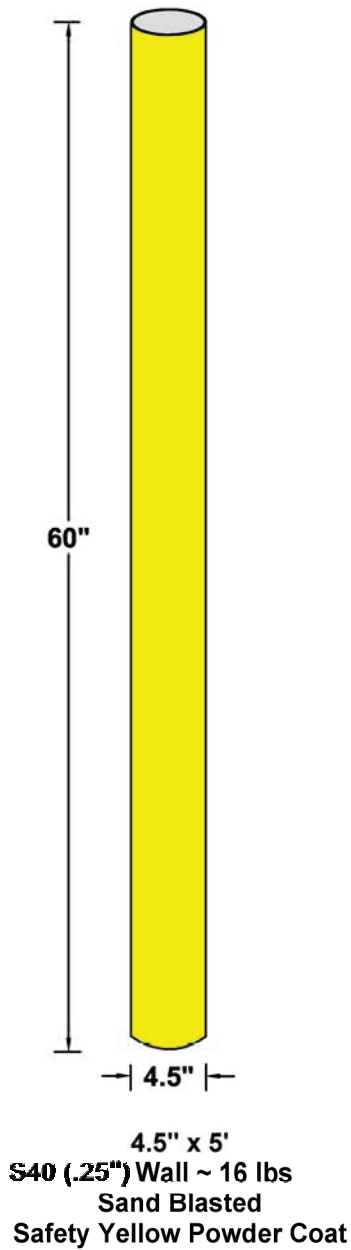

4.5" Steel Bollards (5-ft, 6-ft, 7-ft Lengths)

ECT Manufacturing, Inc.
11 Black Forest Rd | Hamilton, NJ | 08691
t. 609.631.8939 | 888.240.4328 | f. 609.631.0993
www.ectmfg.com