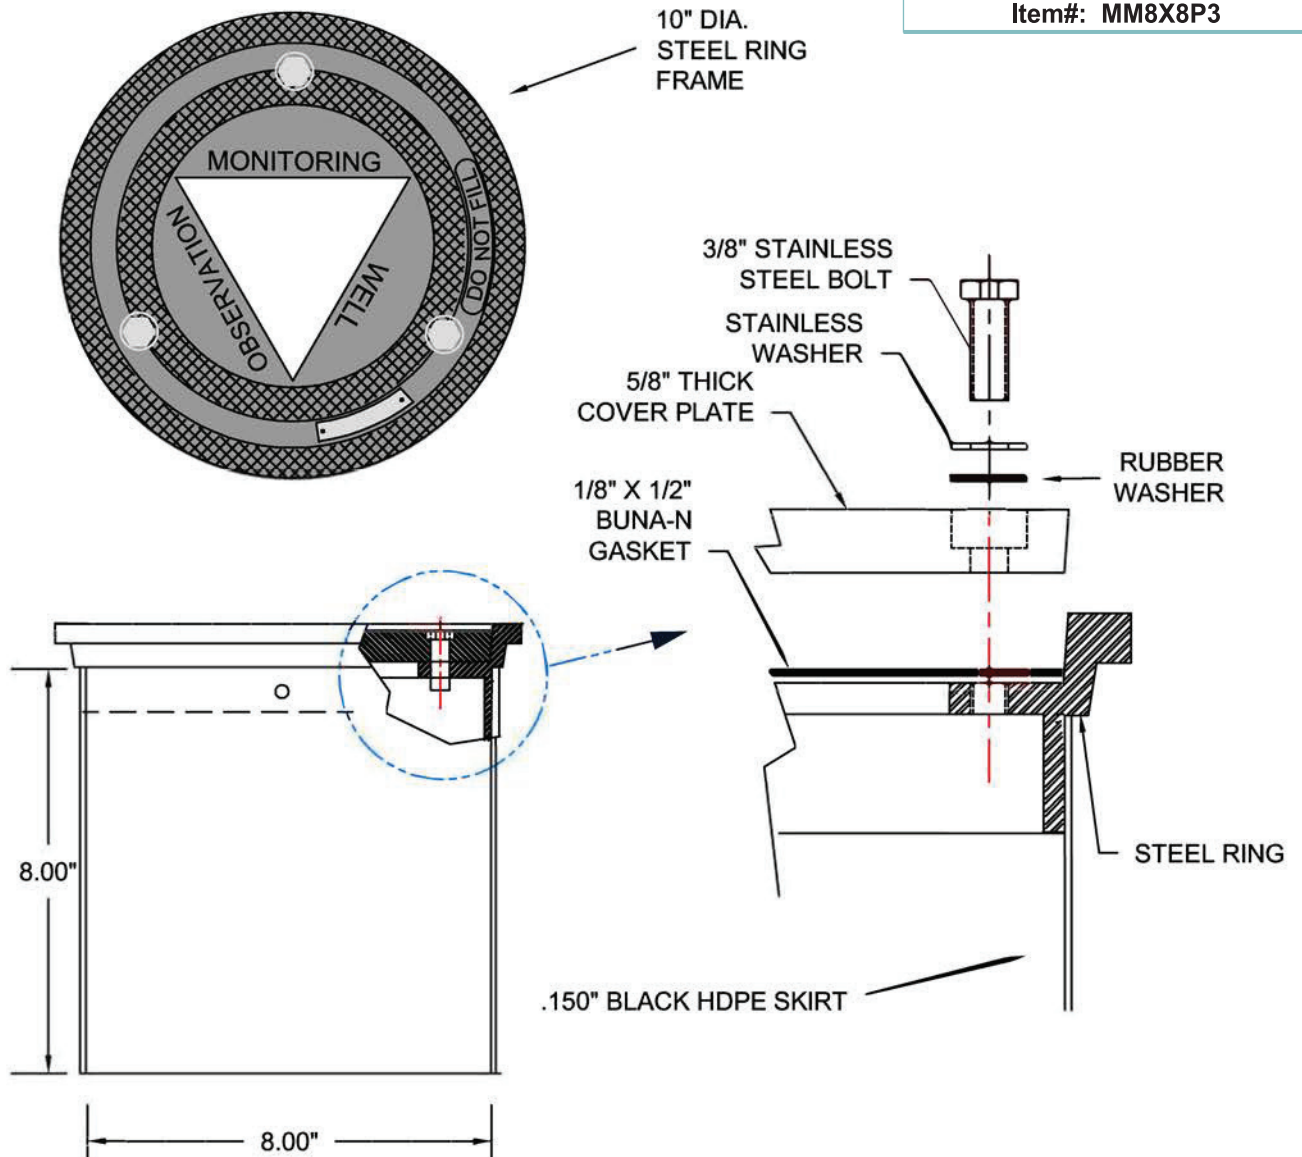

# 8" x 8" Plastic Skirt Manhole (3 Bolt Lid)

## Specifications

8"x8" Cast Iron Curb Box  
3 Bolt - Water Resistant  
Black .150" HDPE Skirt  
H-20 Load Rated  
Weight 12.3 lbs

Item#: MM8X8P3

ECT Manufacturing, Inc.  
11 Black Forest Rd | Hamilton, NJ | 08691  
t. 609.631.8939 | 888.240.4328 | f. 609.631.0993  
www.ectmfg.com